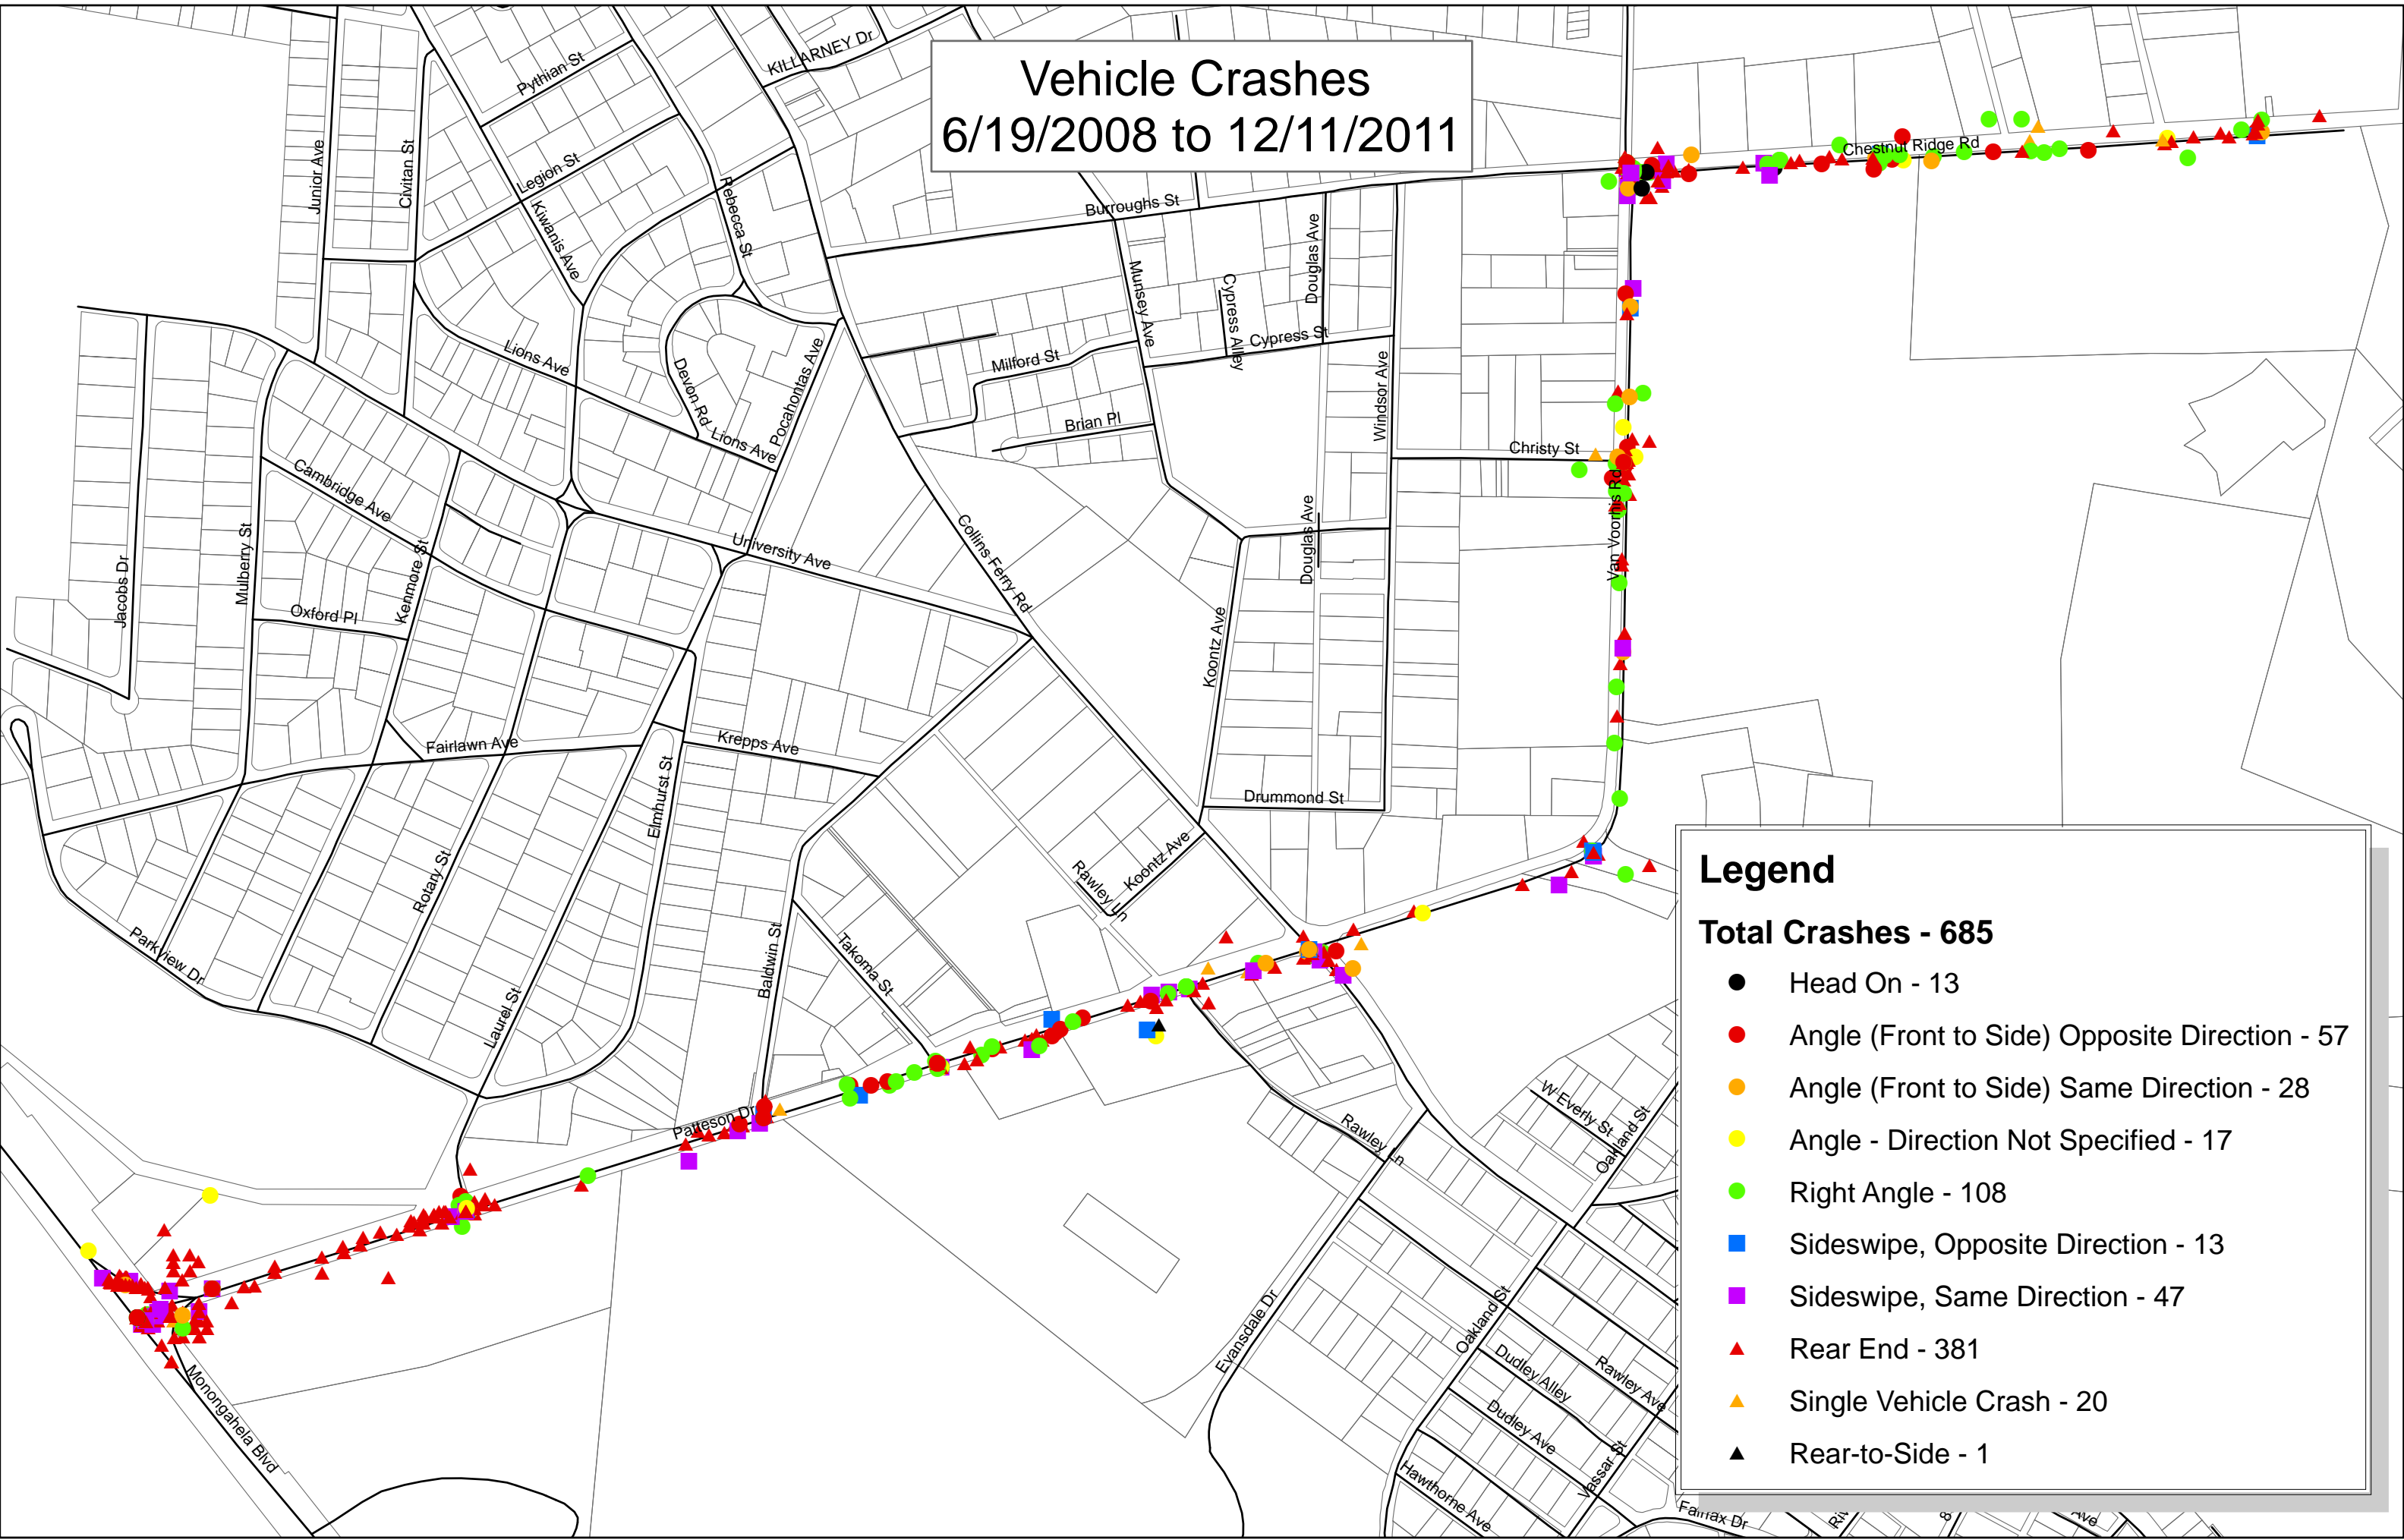

Vehicle Crashes

6/19/2008 to 12/11/2011

Legend

Total Crashes - 685

- Head On - 13
- Angle (Front to Side) Opposite Direction - 57
- Angle (Front to Side) Same Direction - 28
- Angle - Direction Not Specified - 17
- Right Angle - 108
- Sideswipe, Opposite Direction - 13
- Sideswipe, Same Direction - 47
- ▲ Rear End - 381
- ▲ Single Vehicle Crash - 20
- ▲ Rear-to-Side - 1